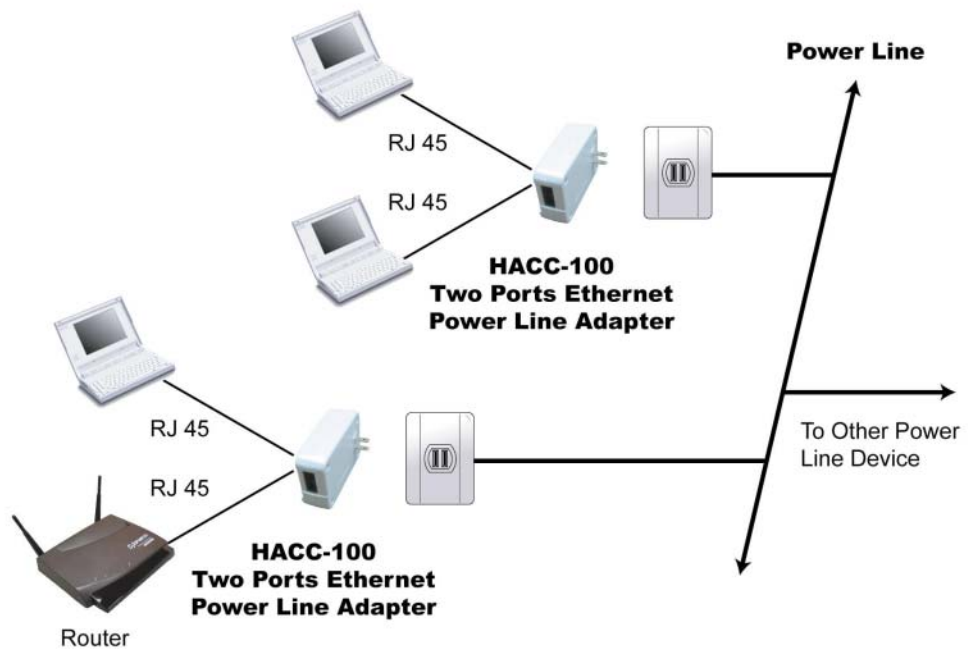

HACC-100

Two ports Ethernet Power line Adapter

Gemtek HACC-100 Two ports Ethernet HomePlug Adapter bring you an easy network using the existing AC power wiring built into your walls. Configuring a new network or expanding the existing one has just become Plug-in and Play simple, and the two Ethernet ports function allow you to configure your network with more flexibility.

General Specifications

Product Name	LED Indicators
Two ports Ethernet HomePlug Adapter	HomePlug Collision
Model Number	HomePlug Activity
HACC-100	Homeplug LINK
Power	ENET LAN Activity
AC line powered	(LINK / ACT)
120VAC 0.1A 50/60 Hz	Power
Media interface	Dimension
2 RJ-45 for Ethernet interface	110 mm x 68 mm x55 mm
Integrated 2-Prong AC plug for Powerline Lan	Weight
Data rate	150g
Up to 14 Mbps	Temperature Range
Standards	0~40°C(operating), -20~65°C (storing)
HomePlug 1.0	Humidity
IEEE 802.3 10Base-T Ethernet (10Mbps)	15%~95%
IEEE 802.3u Fast Ethernet (100Mbps)	