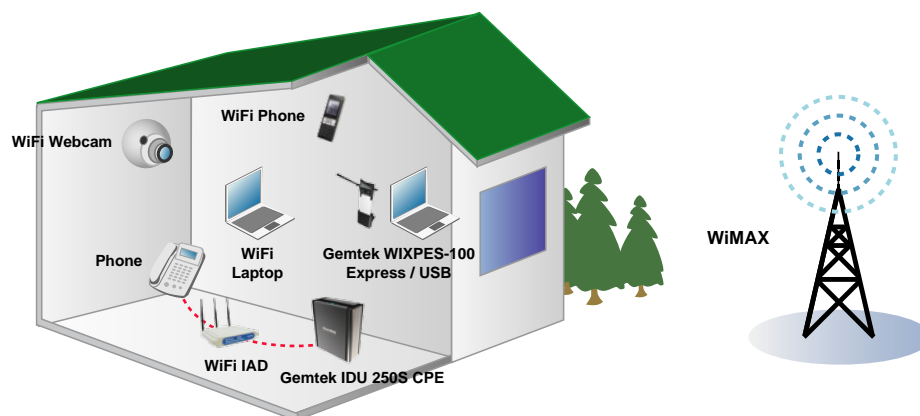

Benefit

- Fully 16e wave2 Feature support
- Best-in-class Radio Performance
- Flexible and Fashion Industrial Design
- Powerful Security
- Multiple QoS Support